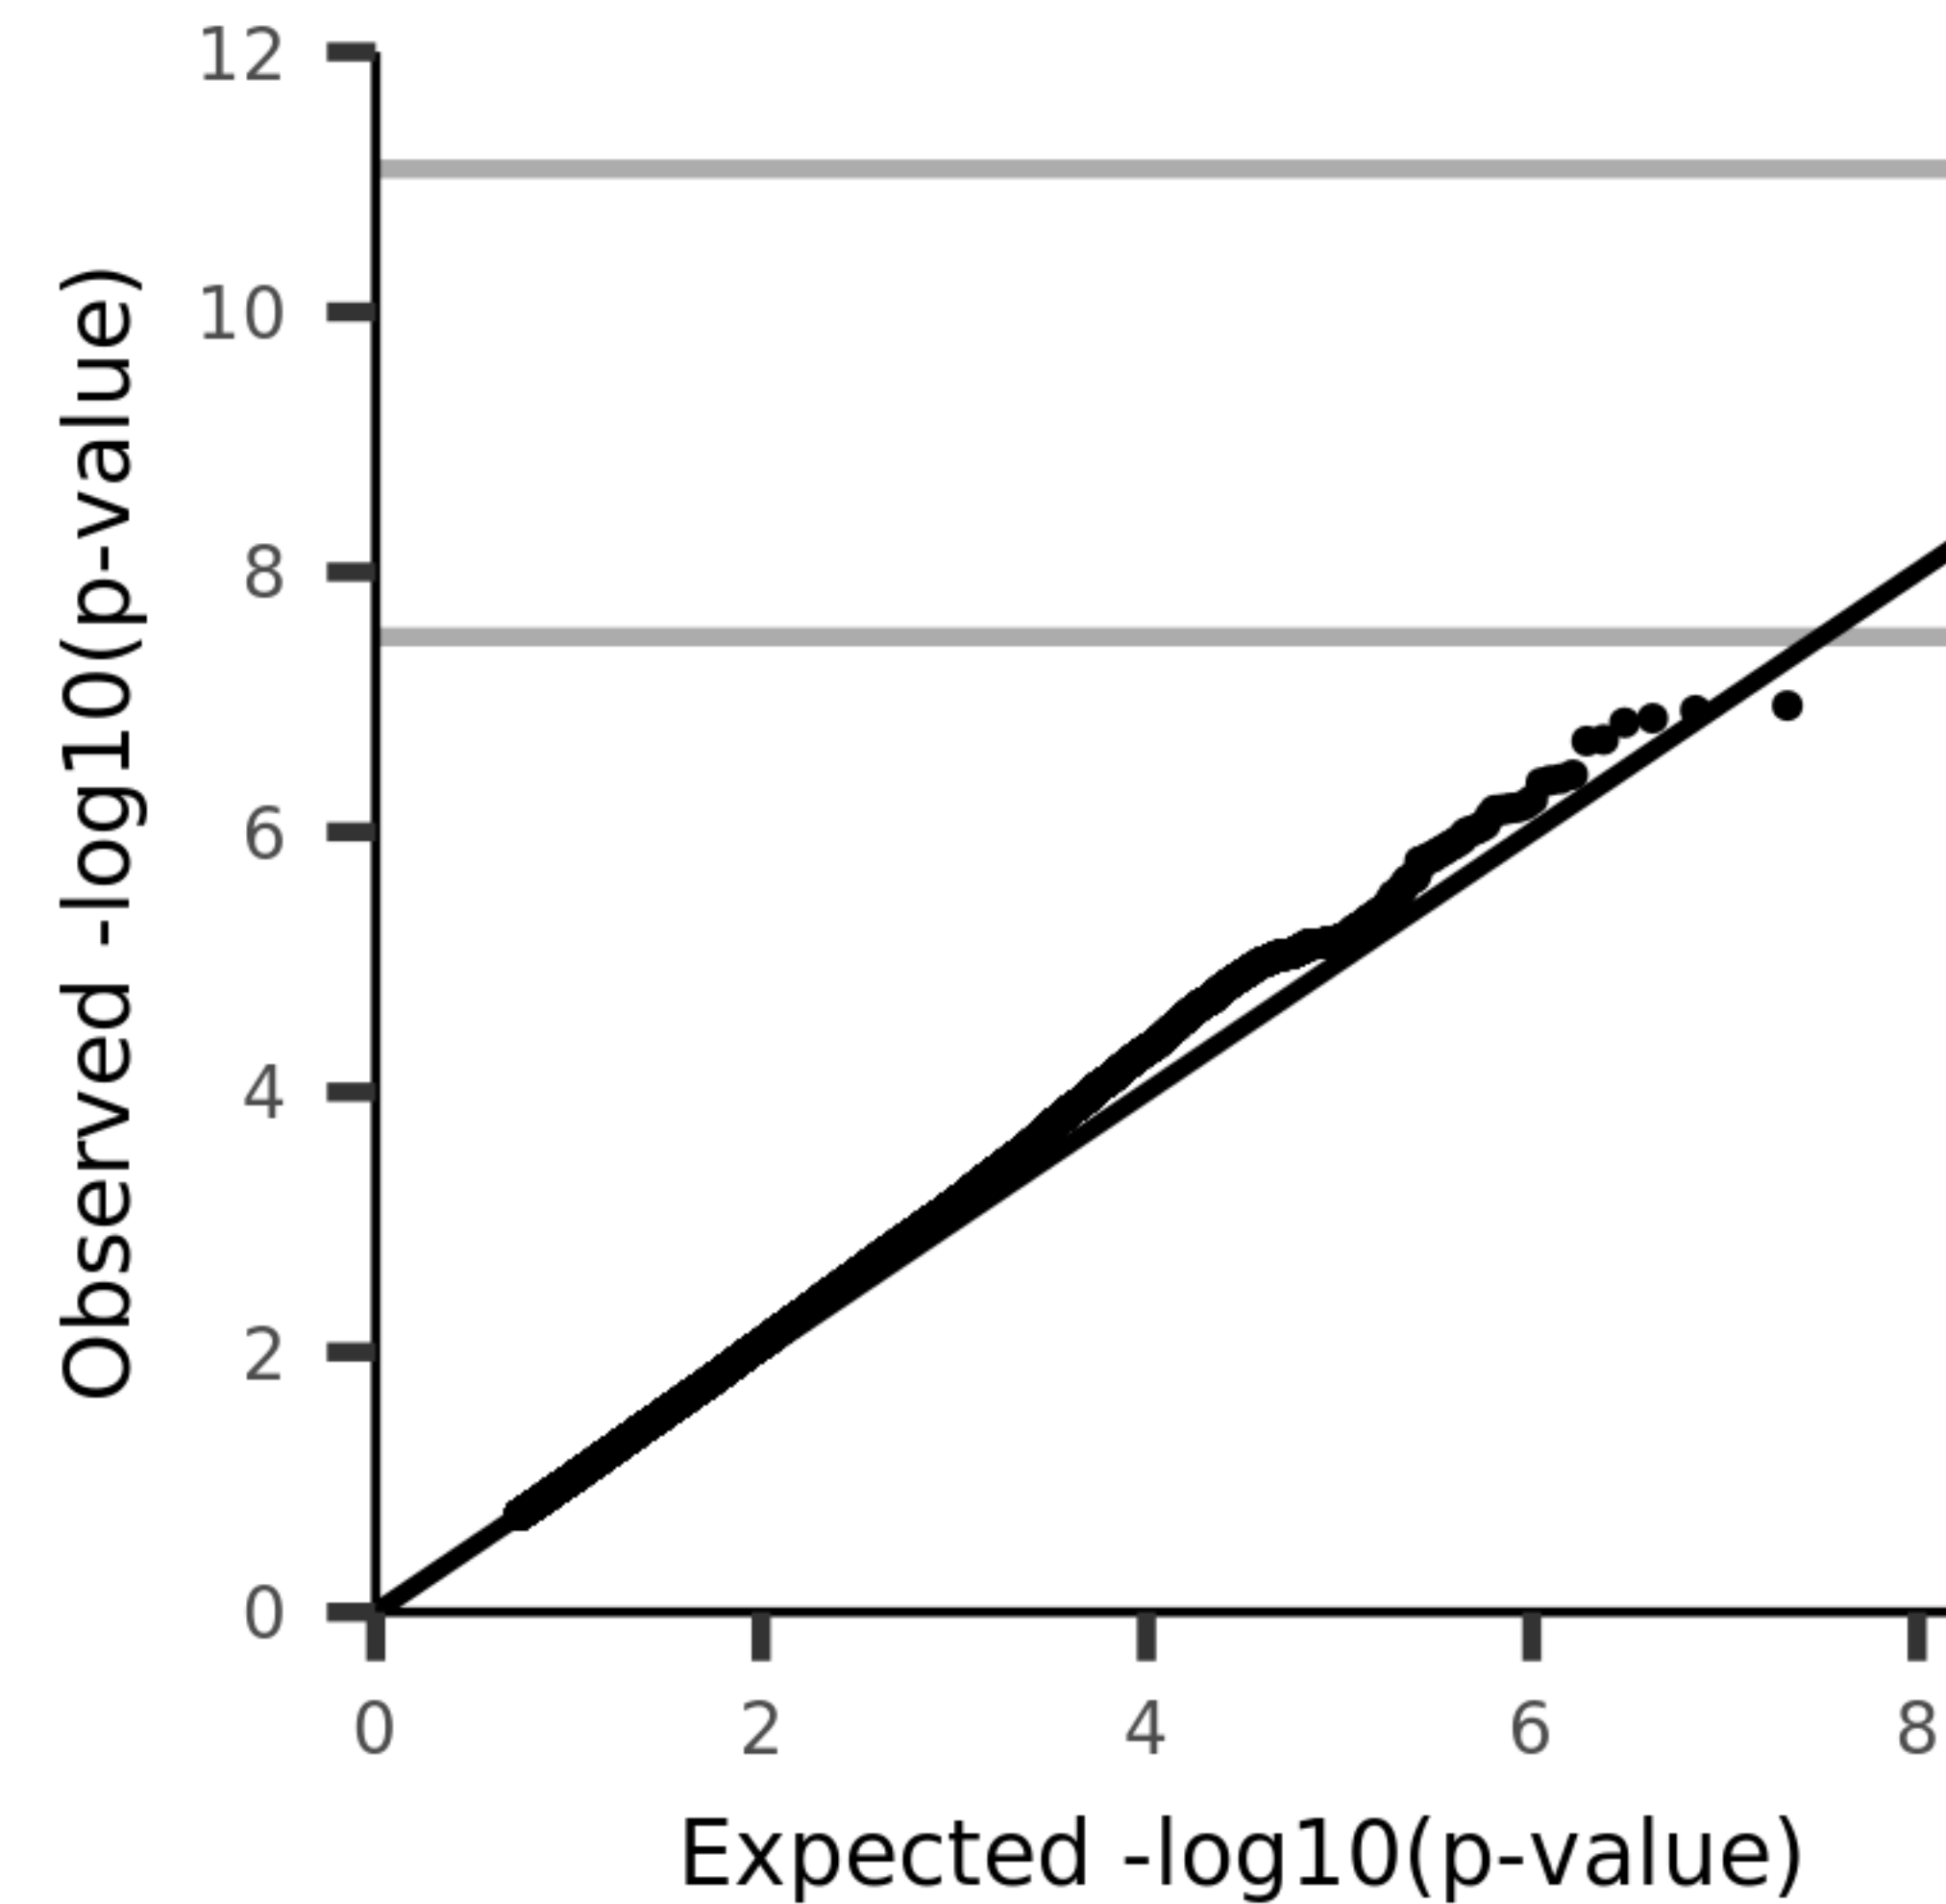

V3540

UKB_ID 25753, (rfMRI connectivity (ICA100 edge 1112))