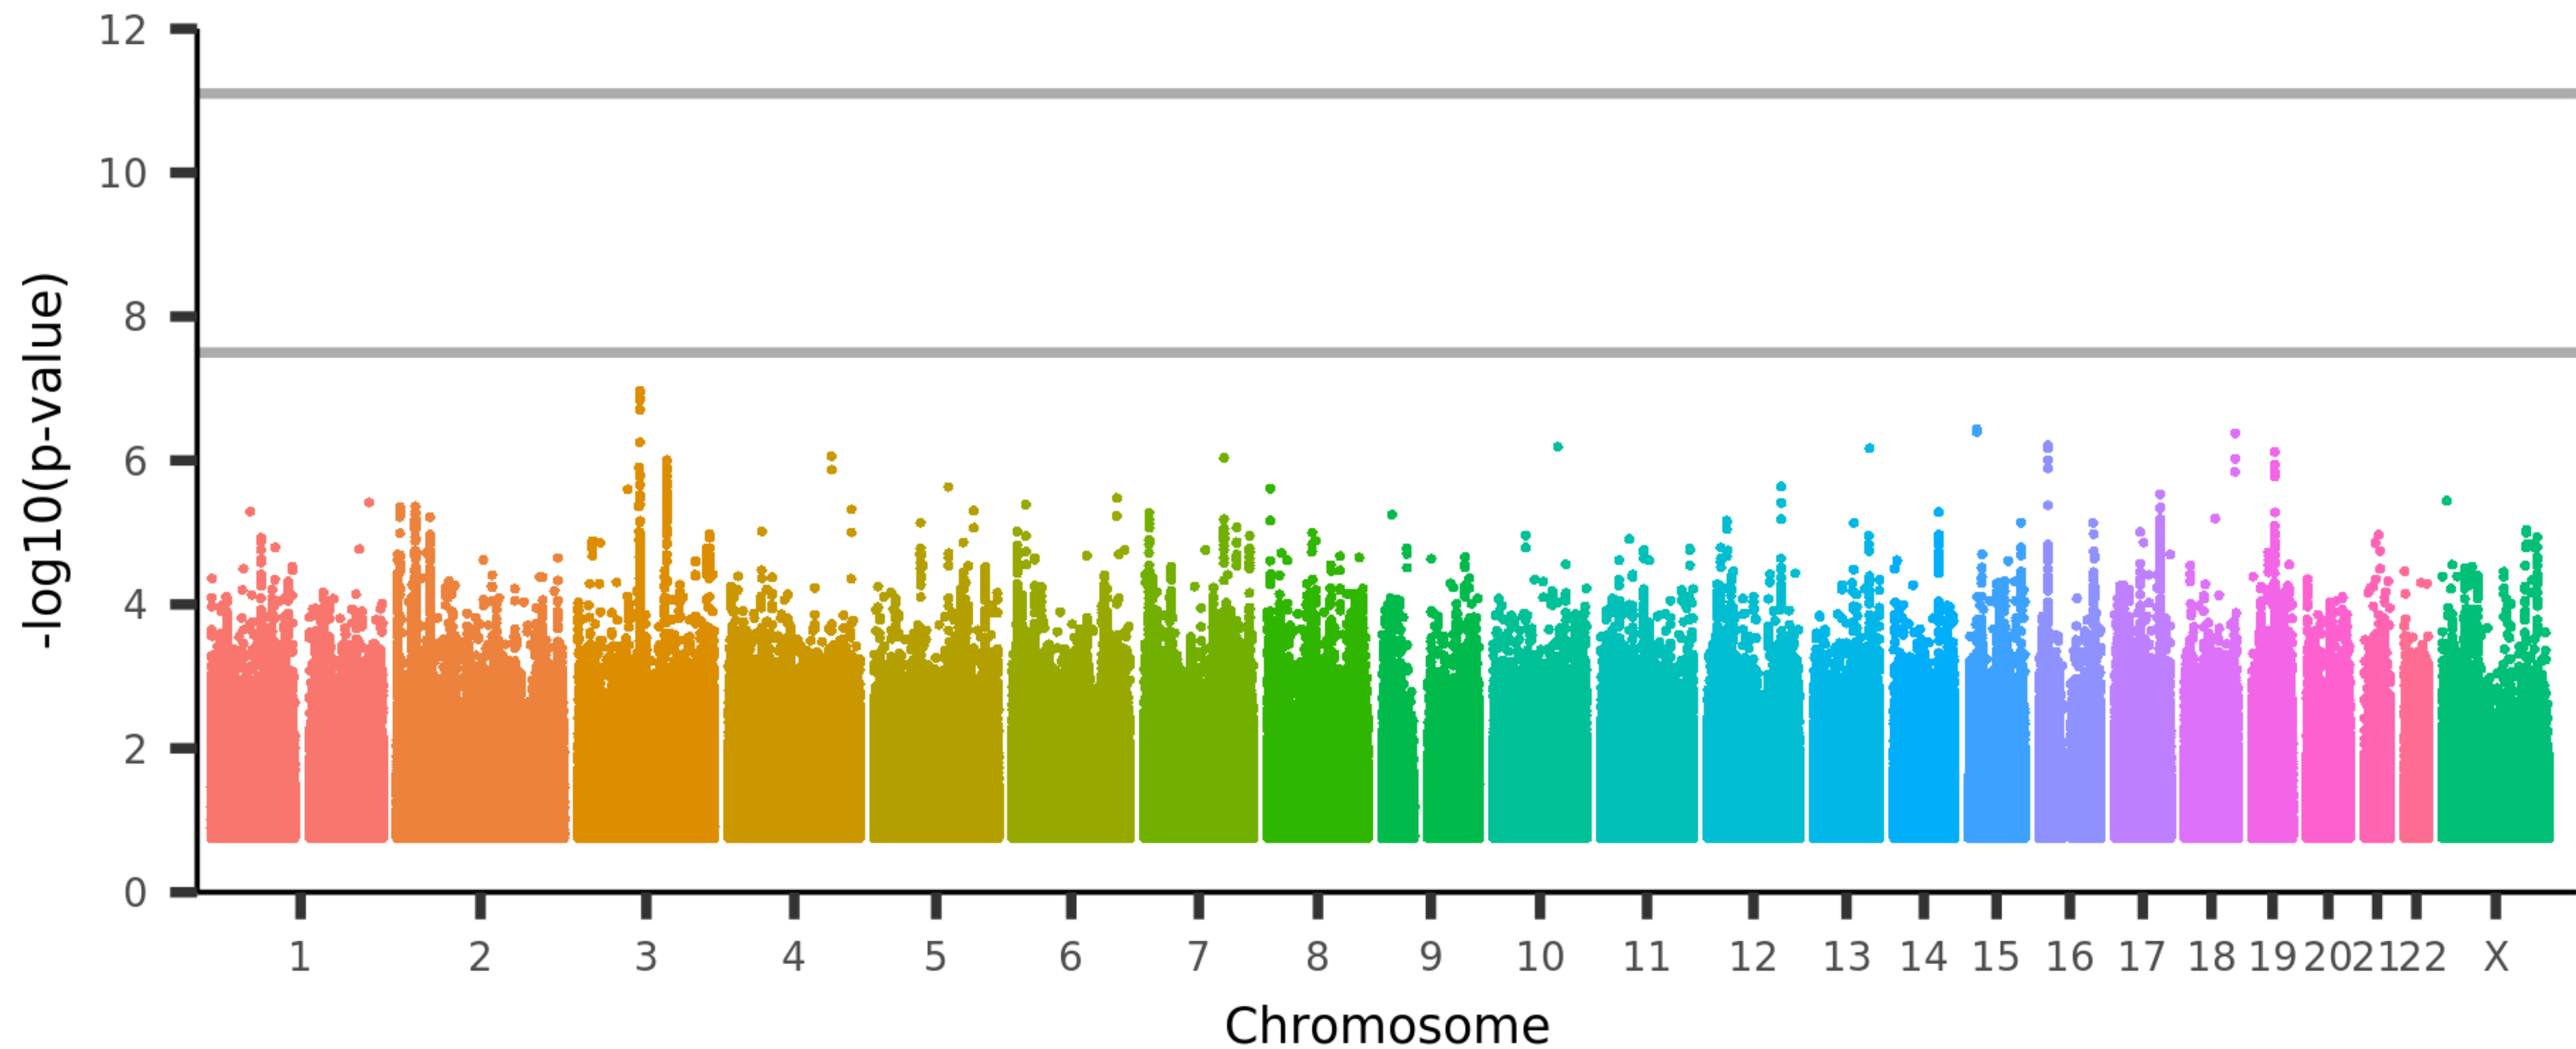

V3540

UKB_ID 25753, (rfMRI connectivity (ICA100 edge 1112))